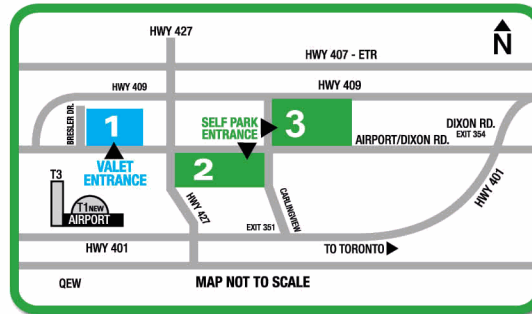

\$98⁹⁹ UP TO 28 DAYS

Compliments of: Kintetsu International Express

1 VALET PARKING 5815 Airport Road 905-677-9143

8 Minute Service Guarantee. Shuttle Bus leaves the Valet location every 8 minutes or less.

2 SELF PARK A 933 Dixon Road 905-677-9143

3 SELF PARK B 265 Carlingview Drive 905-677-9143

Visit parknfly.ca for directions.

PRINT THIS COUPON

Scan barcode or enter code at check out to receive rates.

1107238